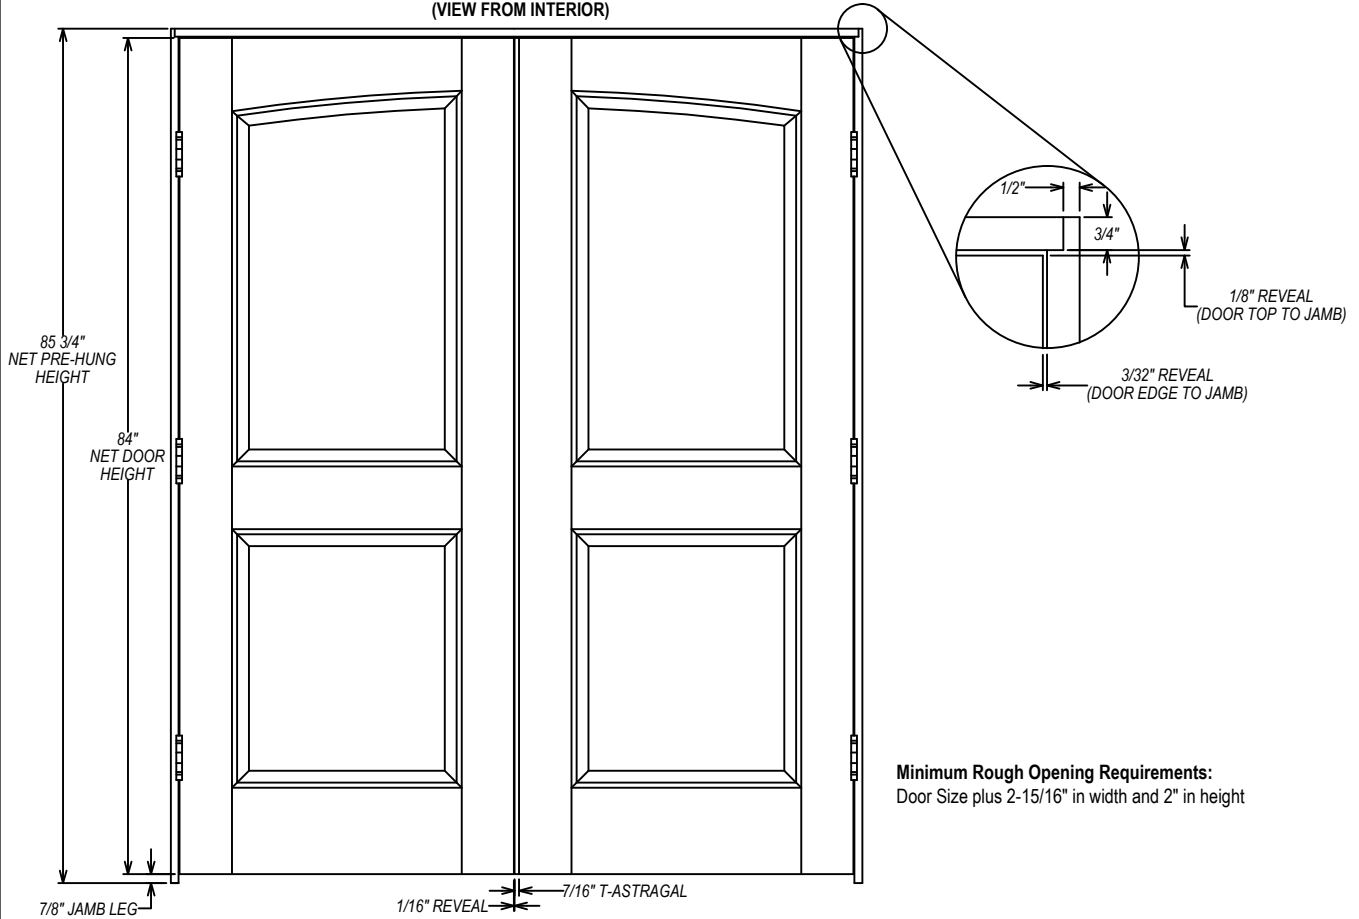

EXAMPLE 70" HEIGHT INTERIOR DOUBLE UNIT WITH T-ASTRAGAL ELEVATION
(VIEW FROM INTERIOR)

EXAMPLE 5'0" WIDE INTERIOR DOUBLE UNIT WITH T-ASTRAGAL CROSS-SECTION