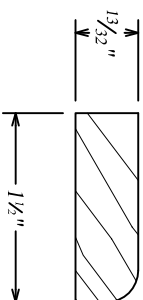

## Flat Interior Jamb

DTS916  
(OG Profile)

DTS876  
(Bullnose Profile)

Jamb Leg Notch Detail  
(side view)

## TruStile Standard Flat Jamb with Applied Stop Profile Specifications