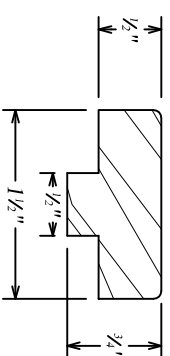

## Flat Interior Jamb

DTS916  
(OG Profile)

DTS876  
(Bullnose Profile)

Jamb Leg Notch Detail  
(side view)

## TruStile Standard Flat Jamb with Applied Stop Profile Specifications