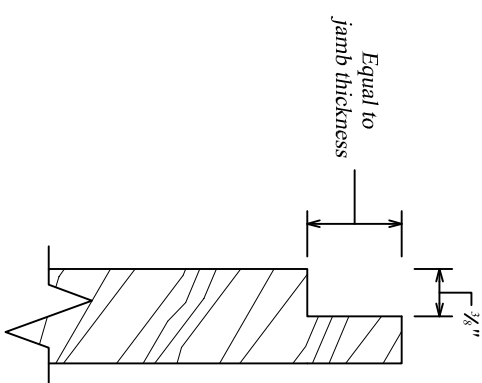

## Flat Interior Jamb

DTS916  
(OG Profile)

DTS876  
(Bullnose Profile)

Jamb Leg Notch Detail  
(side view)

## TruStile Standard Flat Jamb with Applied Stop Profile Specifications