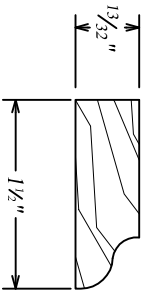

## Flat Interior Jamb

DTS916  
(OG Profile)

DTS876  
(Bullnose Profile)

Jamb Leg Notch Detail  
(side view)