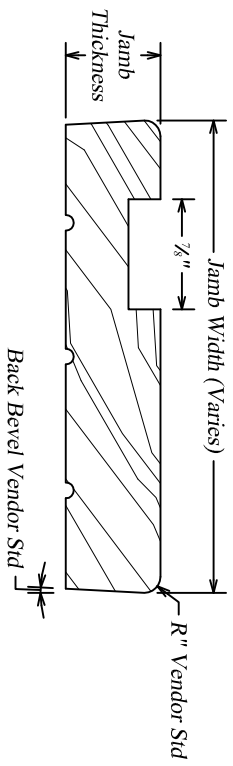

## Flat Interior Jamb

DTS916  
(OG Profile)

DTS876  
(Bullnose Profile)

Jamb Leg Notch Detail  
(side view)

## 20-Minute Jamb w/T-Stop

T-Stop  
(20-Minute)

## TruStile Standard Flat Jamb with Applied Stop Profile Specifications