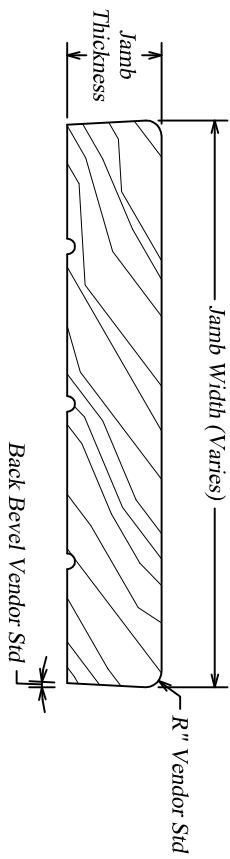

## Flat Interior Jamb

DTS916  
(OG Profile)

DTS876  
(Bullnose Profile)

Jamb Leg Notch Detail  
(side view)

## 20-Minute Jamb w/T-Stop

T-Stop  
(20-Minute)

## TruStile Standard Flat Jamb with Applied Stop Profile Specifications